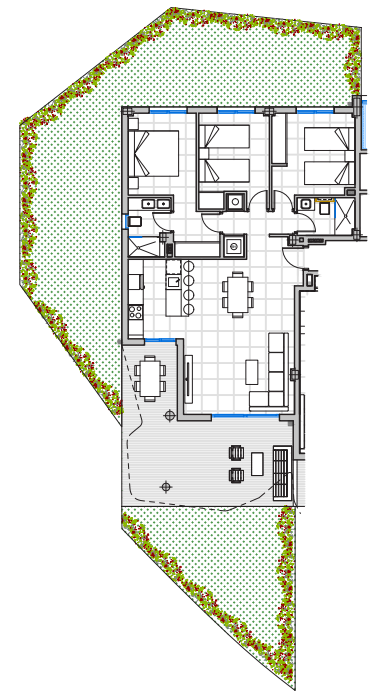

SITE PLAN

BUILT AREA

Living Area	93,10 m ²
Terrace Area	29,70 m ²
Garden	105,45 m ²
TOTAL BUILT AREA:	228,25 m²

GRAPHIC SCALE