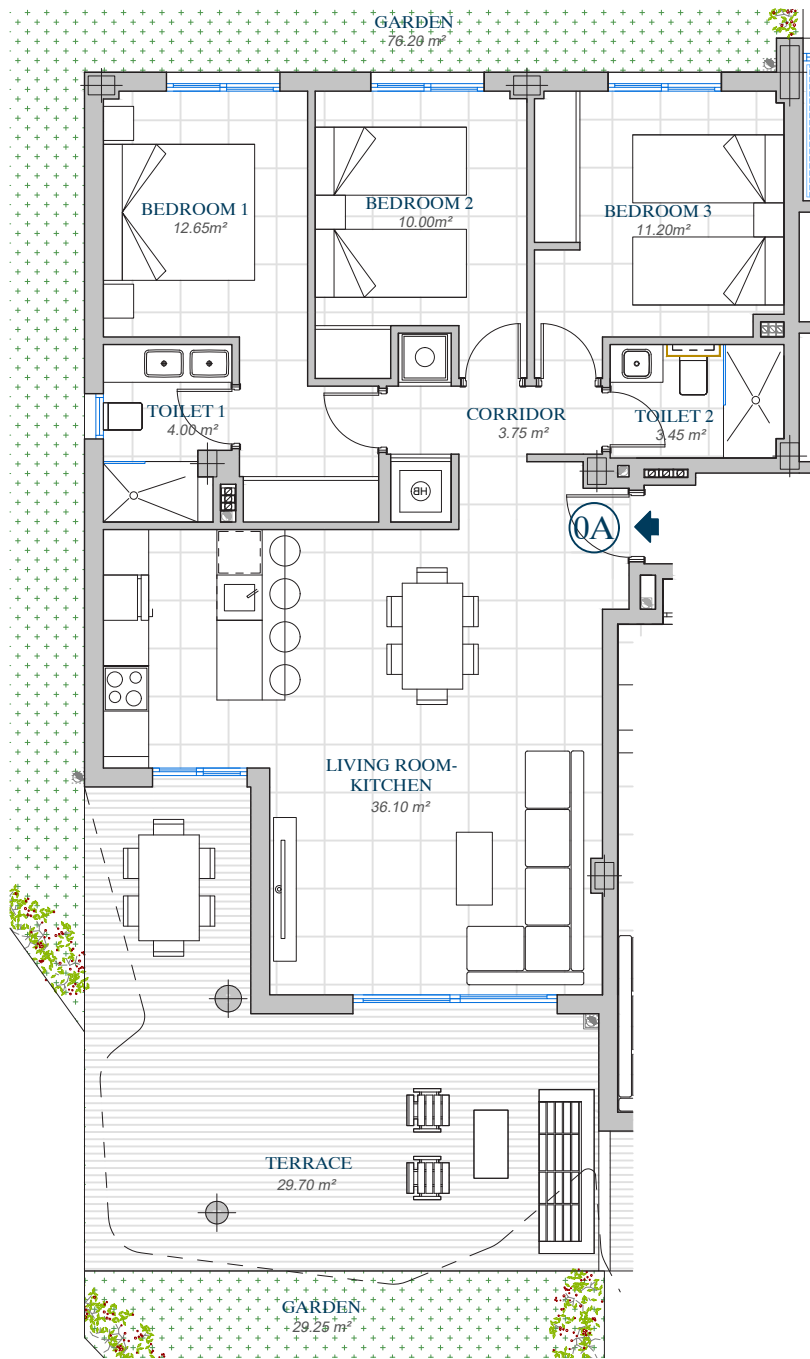

SITE PLAN

BUILT AREA

Living Area	93,10 m ²
Terrace Area	29,70 m ²
Garden	105,45 m ²
TOTAL BUILT AREA:	228,25 m²

GRAPHIC SCALE